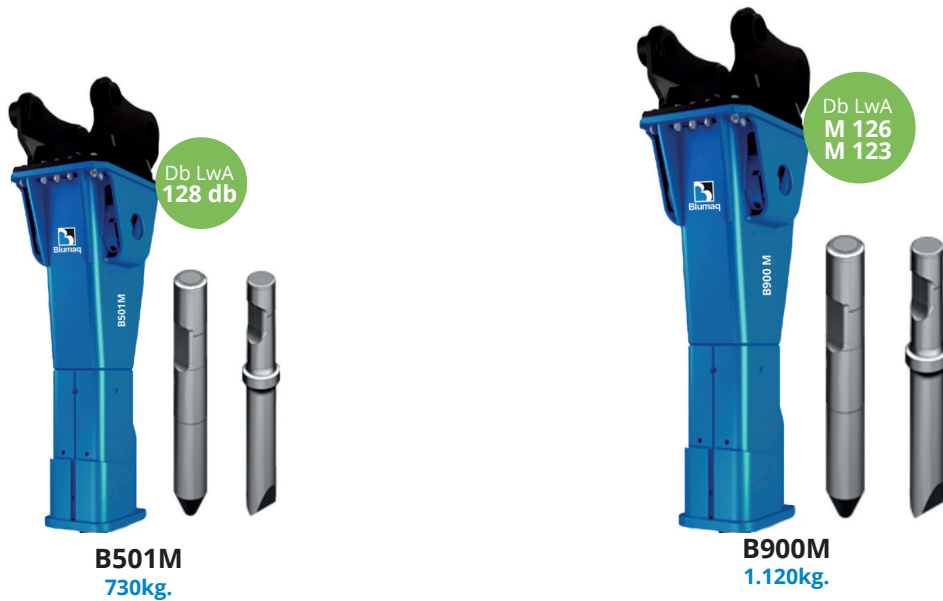

Our breakers are manufactured and assembled in France. For their manufacture, best steels are selected combining the highest engineering standards.

LIGHT SERIES

Carrier weight range **0.7 - 12 ton**

Carrier weight range **65kg - 500 kg**

Made by:

for Blumaq

MEDIUM-RANGE

Carrier weight range 730 kg - 1.120 kg

All Blumaq hydraulic BRAKERS includes:

2 working tools / centralized greasing / Nitrogen-filled chamber. Preloaded / Mounting bracket (without working tool) / Steel spring protected hoses with quick connect coupling

HEAVY-RANGE

Carrier weight range 20 - 60 ton

2 AUTOMATIC SPEEDS

All Blumaq hydraulic BRAKERS includes:

2 working tools / centralized greasing / Nitrogen-filled chamber. Preloaded / Mounting bracket (without working tool) / Steel spring protected hoses with quick connect coupling

GAMA PESADA ADVANCE

Carrier weight range 11 - 35 ton

1 SPEED

All Blumaq hydraulic BRAKERS includes:

2 working tools / centralized greasing / Nitrogen-filled chamber. Preloaded / Mounting bracket (without working tool) / Steel spring protected hoses with quick connect coupling