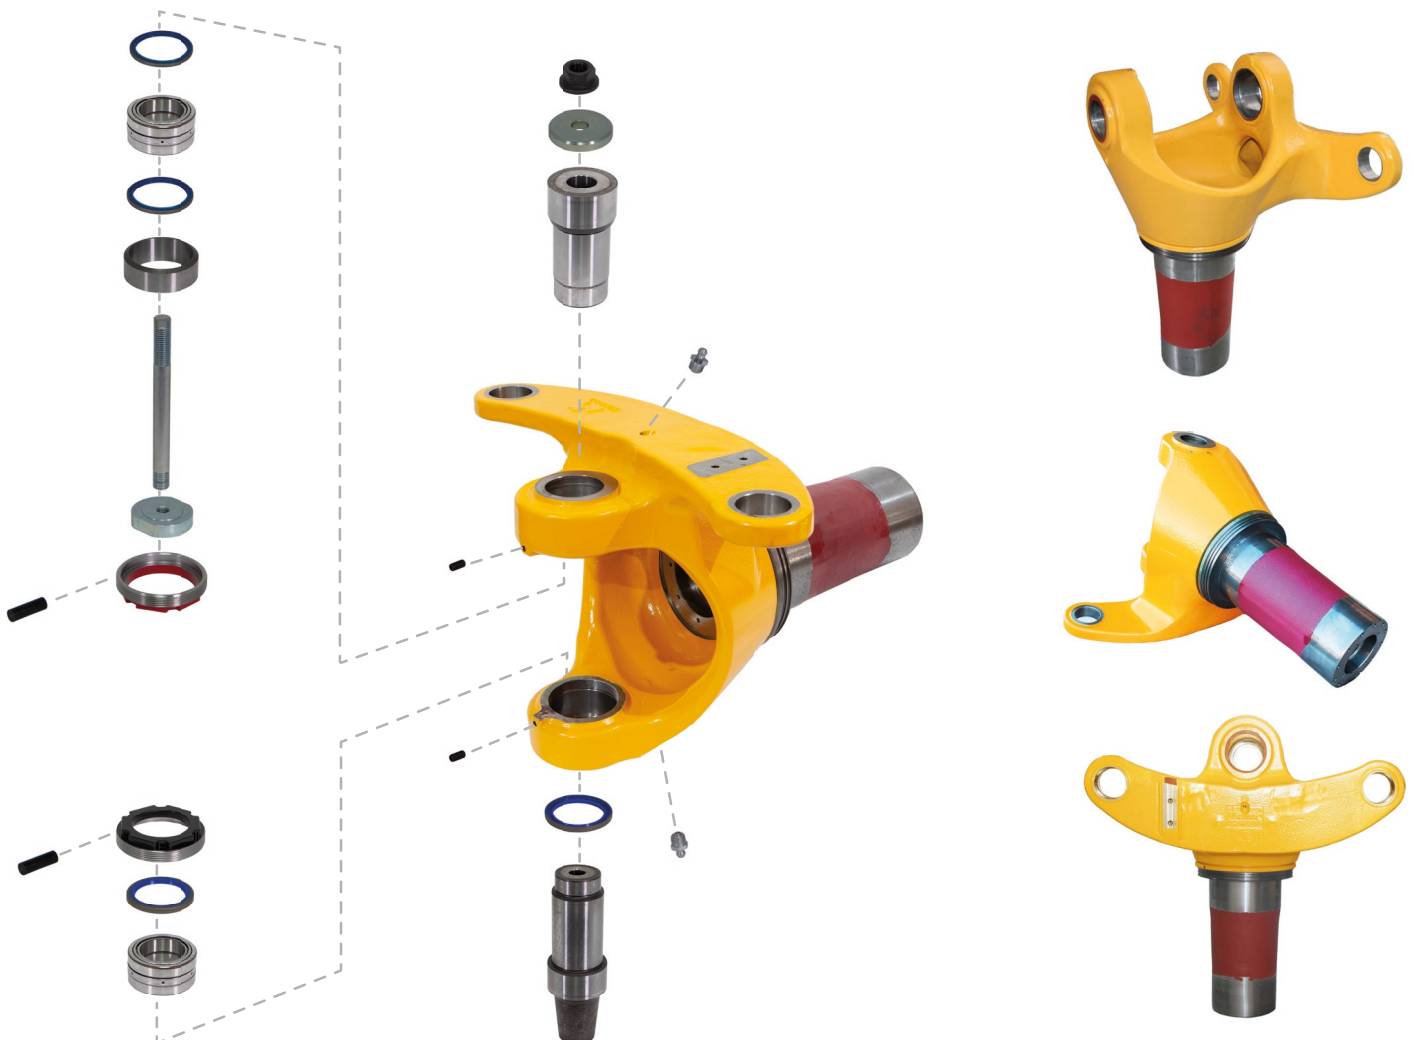

High quality and extra rigidity for extreme work conditions

Blumaq offers its own brand of hitches for VOLVO articulated haulers. Manufactured in our facilities, Blumaq brand hitches are the best option when choosing an aftermarket part for your truck.

Our customers rely on Blumaq hitches because of:

- Their reliability shown by our experience in the sector and the selection of high quality materials in their manufacturing process.
- Their tested resistance to cracks and deformations due to static or dynamic stress or strengths applied in extreme working conditions, adding extra rigidity.

100% Blumaq built

Blumaq hitches improve the adaptation of your articulated hauler to harsh external conditions for an optimum work.

Contact our US Regional Sales Reps and locations below:

MEMPHIS / North America West 901 347 3217
blumaqmemphis@blumaq.com

MIAMI / North America East / Americas 844 314 9016
blumaqcorp@blumaq.com

VOLVO® is a trademark registered by its owners and it is only used as an application reference for our spare parts.

Blumaq
www.blumaq.com