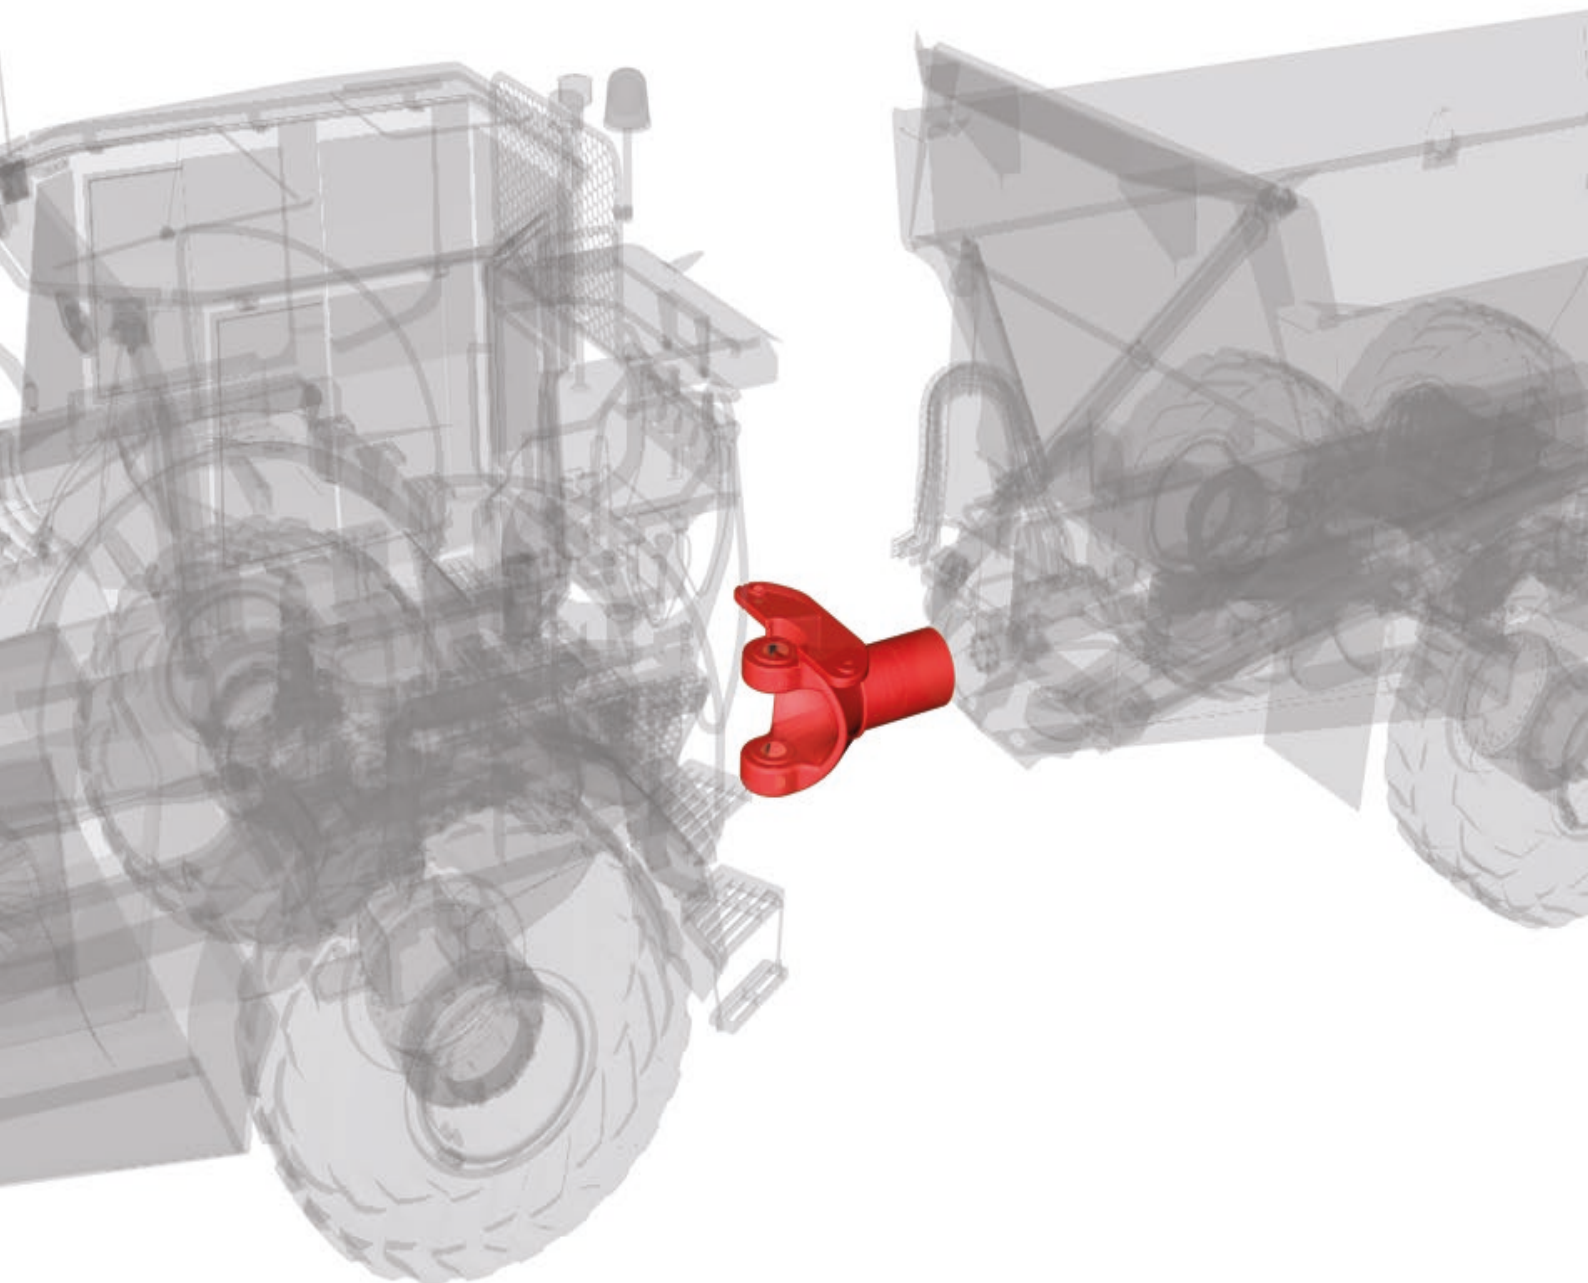

Reliability and resistance

Central Articulated Hitch

High quality and extra rigidity for extreme work conditions

Blumaq offers its own brand of hitches for VOLVO articulated haulers. Manufactured in our facilities, Blumaq brand hitches are the best option when choosing an aftermarket part for your truck.

Our customers rely on Blumaq hitches because of:

- Their reliability shown by our experience in the sector and the selection of high quality materials in their manufacturing process.
- Their tested resistance to cracks and deformations due to static or dynamic stress or strengths applied in extreme working conditions, adding extra rigidity.