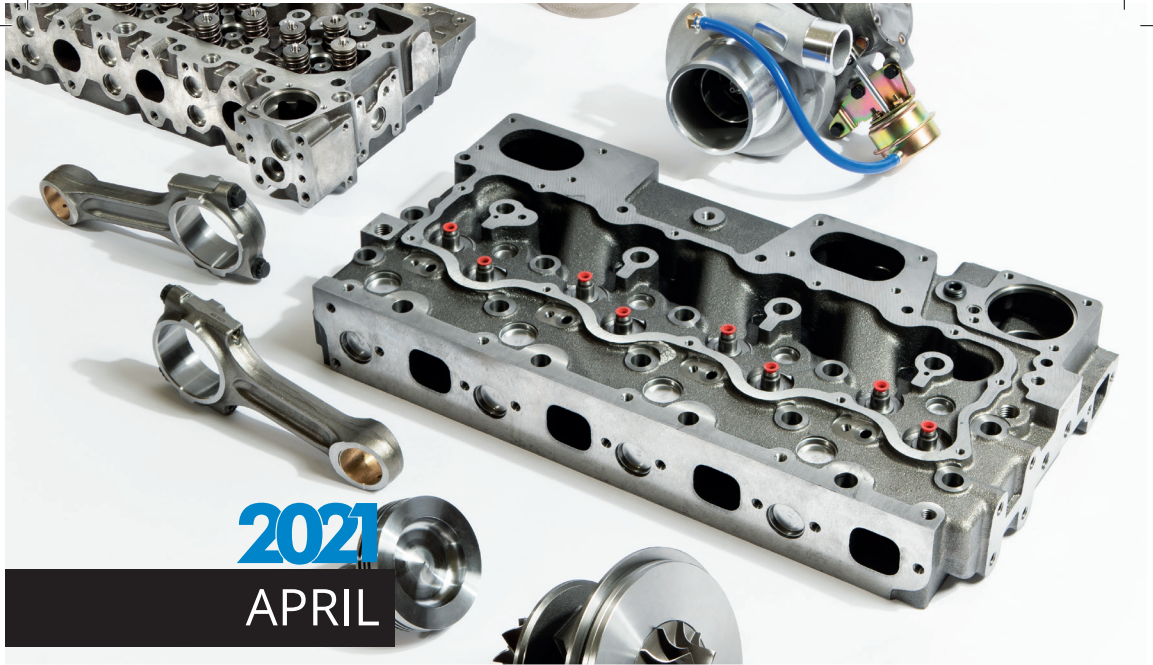

2021

APRIL

	sunday	monday	tuesday	wednesday	thursday	friday	saturday
13					1	2	3
14	4	5	6	7	8	9	10
15	11	12	13	14	15	16	17
16	18	19	20	21	22	23	24
17	25	26	27	28	29	30	

MARCH

	1	2	3	4	5	6
7	8	9	10	11	12	13
14	15	16	17	18	19	20
21	22	23	24	25	26	27
28	29	30	31			

MAY

						1
2	3	4	5	6	7	8
9	10	11	12	13	14	15
16	17	18	19	20	21	22
23	24	25	26	27	28	29
30	31