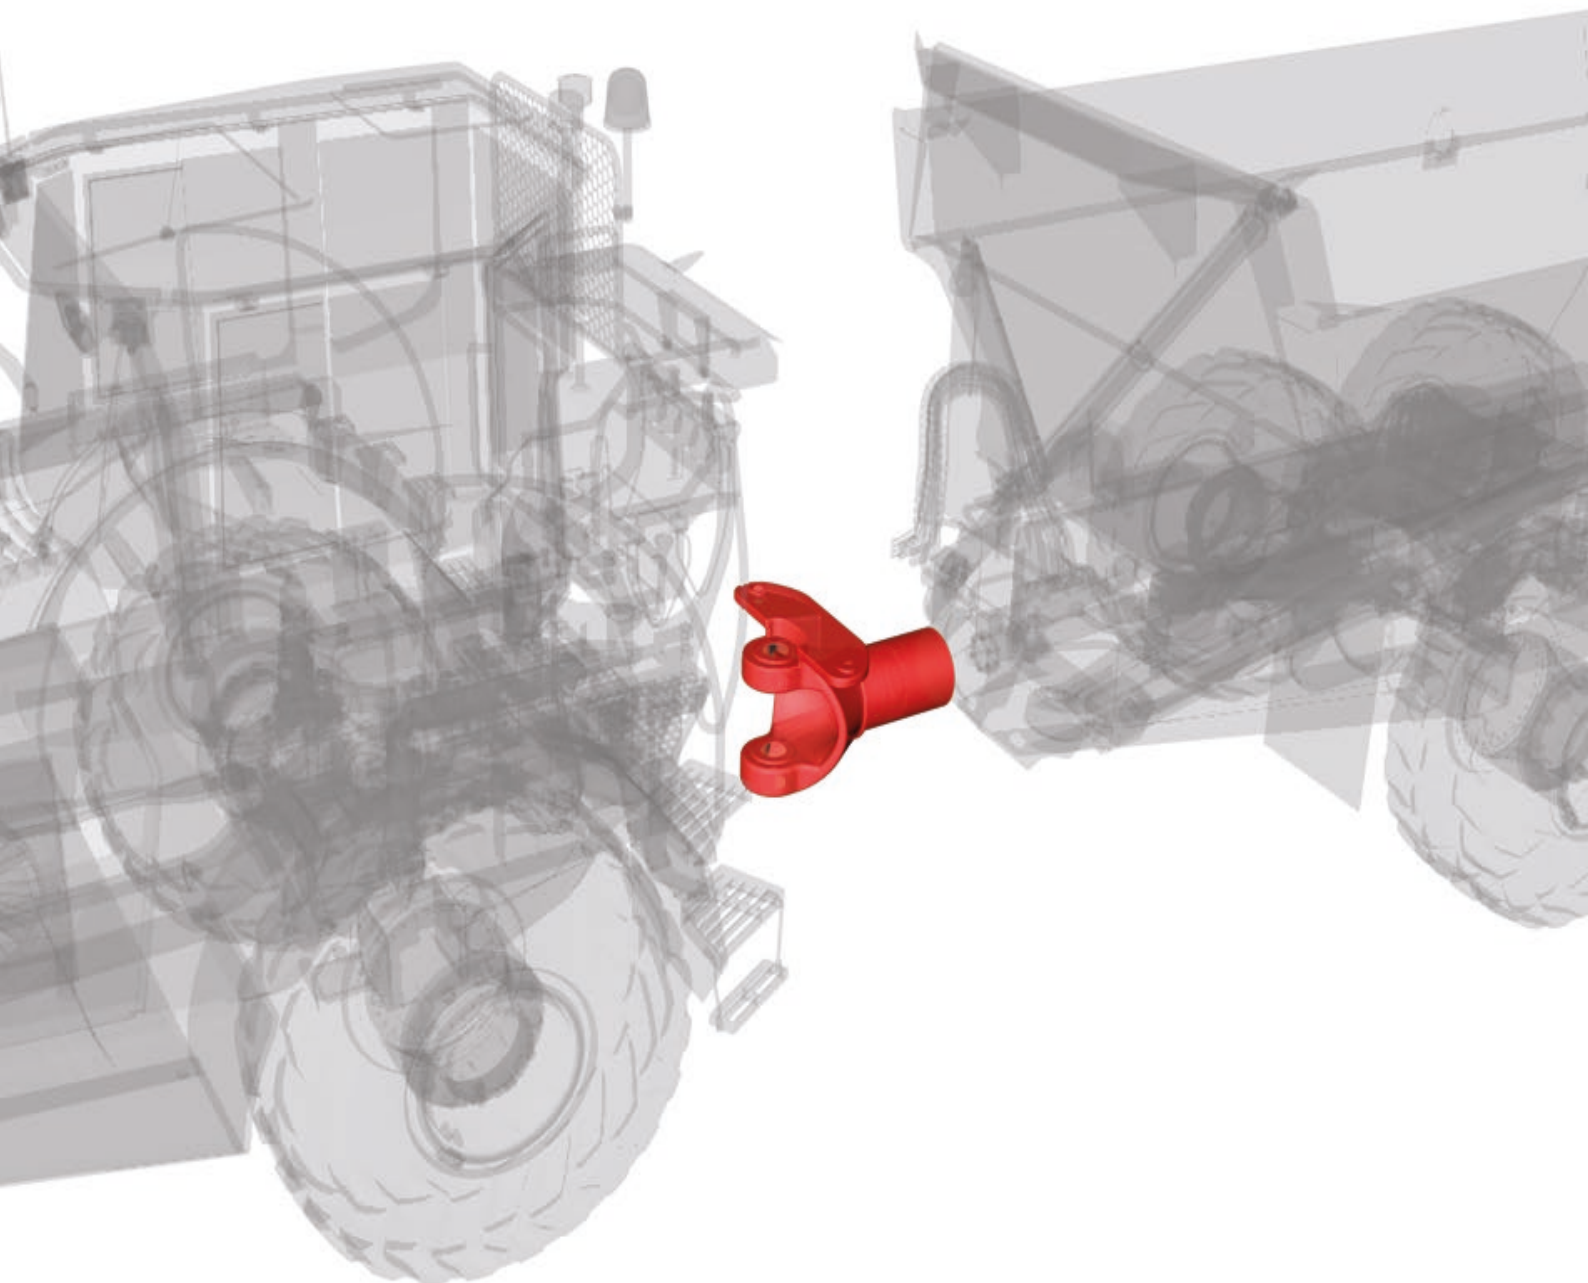

High quality and extra rigidity
for extreme work conditions

Central Articulated Hitch

Reliability and resistance

Blumaq offers its own brand of hitches for VOLVO articulated haulers. Manufactured in our facilities, Blumaq brand hitches are the best option when choosing an aftermarket part for your truck.

Our customers rely on Blumaq hitches because of:

- Their reliability shown by our experience in the sector and the selection of high quality materials in their manufacturing process.
- Their tested resistance to cracks and deformations due to static or dynamic stress or strengths applied in extreme working conditions, adding extra rigidity.

100% Blumaq built

Blumaq hitches improve the adaptation of your articulated hauler to harsh external conditions for an optimum work.

VOLVO® is a trademark registered by its owners and it is only used as an application reference for our spare parts.